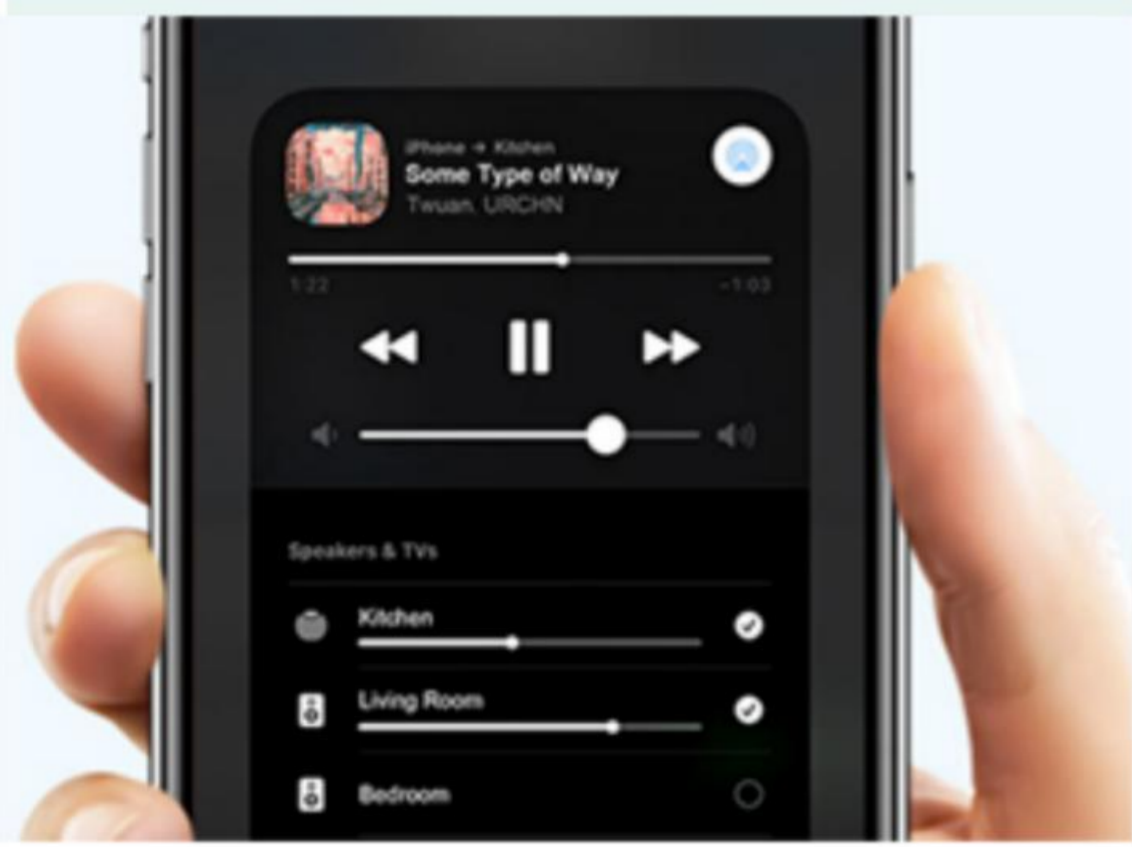

WiiM Mini is a small size, easy to use and wireless Hi-Res lossless audio streamer.

Build with 2.4G & 5.8G WiFi and Bluetooth 5.2, capable to output 24bit/192Khz Hi-Res audio and support famous online music.

WiiM Mini can pair with multiple devices to form multiroom system using Airplay2 or AVS, and with Works with Alexa and Works with Siri, WiiM Mini can be voice controlled by Amazon Alexa and Apply

Turn any audio gear smart

Features

AirPlay2 Streaming

Stream music wirelessly from Apple devices

Famous Online Music

Stream and listen music from your favorite music services

Voice Control

Control the device with your voice

Free APP