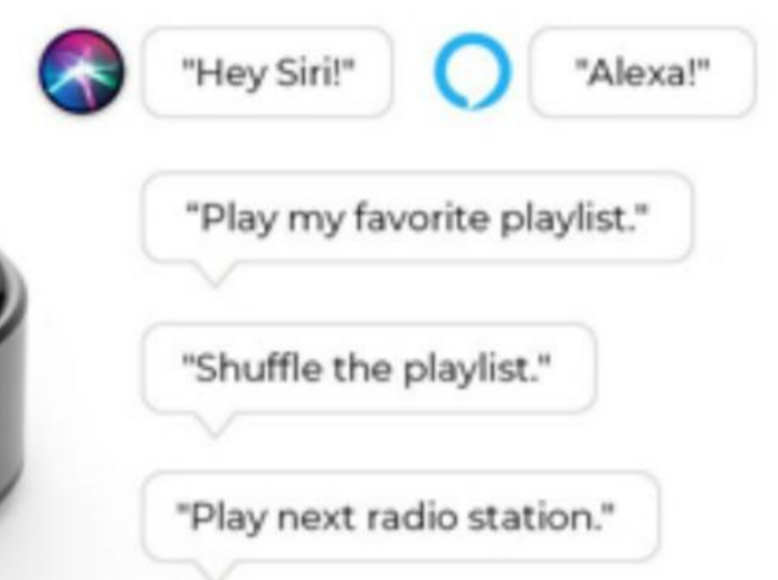

WiiM Mini is a small size, easy to use and wireless Hi-Res lossless audio streamer.

Build with 2.4G & 5.8G WiFi and Bluetooth 5.2, capable to output 24bit/192Khz Hi-Res audio and support famous online music.

WiiM Mini can pair with multiple devices to form multiroom system using Airplay2 or AVS, and with Works with Alexa and Works with Siri, WiiM Mini can be voice controlled by Amazon Alexa and Apply

Turn any audio gear smart

Features

AirPlay2 Streaming

Stream music wirelessly from Apple devices

Famous Online Music

Stream and listen music from your favorite music services

Voice Control

Control the device with your voice

Free APP

Free to download from Google Play & App Store

Multiroom Streaming

Stream and sync the same music to all your rooms

Audio Latency

Build with mic to auto adjust audio latency within multiroom devices

Dimension