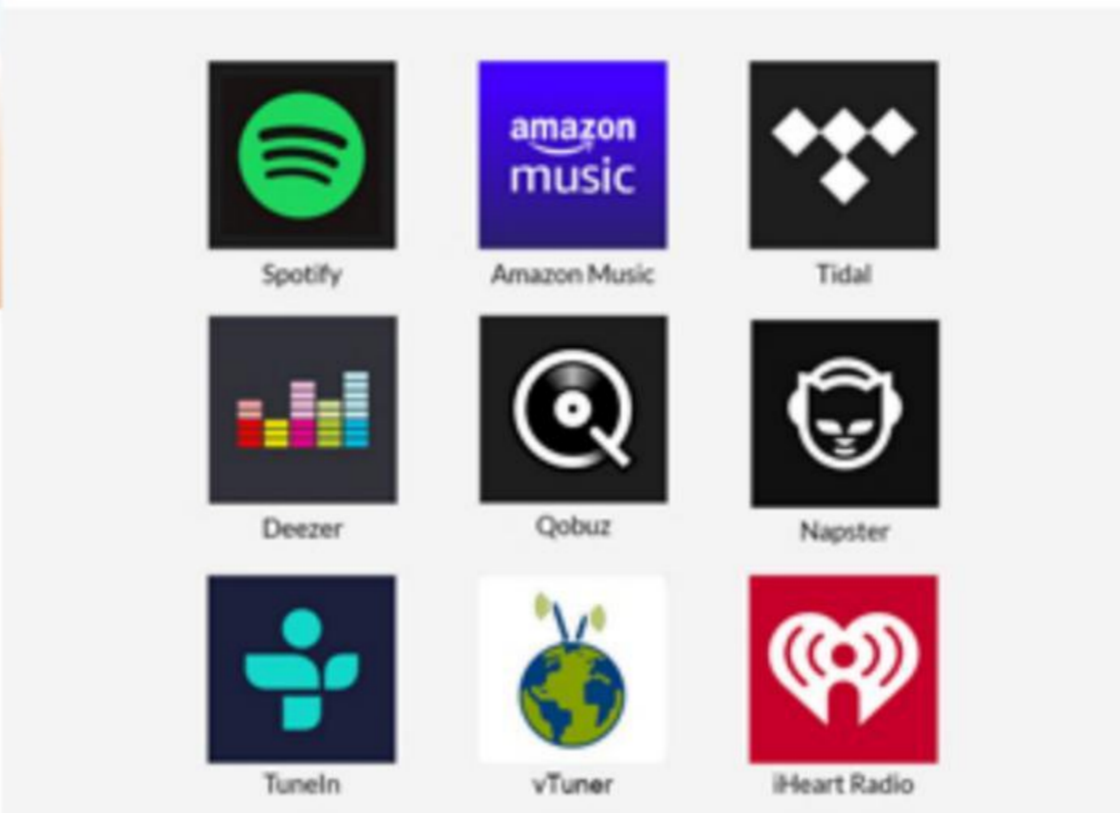

WiiM Mini is a small size, easy to use and wireless Hi-Res lossless audio streamer.

Build with 2.4G & 5.8G WiFi and Bluetooth 5.2, capable to output 24bit/192Khz Hi-Res audio and support famous online music.

WiiM Mini can pair with multiple devices to form multiroom system using Airplay2 or AVS, and with Works with Alexa and Works with Siri, WiiM Mini can be voice controlled by Amazon Alexa and Apply

Turn any audio gear smart

Features

AirPlay2 Streaming

Stream music wirelessly from Apple devices

Famous Online Music

Stream and listen music from your favorite music services

Voice Control

Control the device with your voice

Free APP