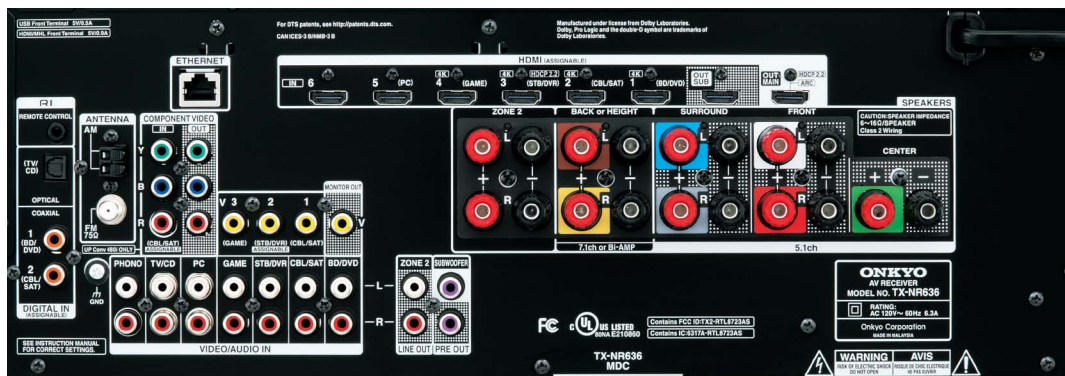

Dynamic Power
240 W (3 Ohms, Front)
210 W (4 Ohms, Front)
120 W (8 Ohms, Front)

THD+N (Total Harmonic Distortion + Noise)
0.08% (20 Hz–20 kHz, Half Power)

Damping Factor
60 (Front, 1 kHz, 8 Ohms)

Input Sensitivity and Impedance
200 mV/47 k-ohms (Line)
2.5 mV/47 k-ohms (Phono MM)

Rated RCA Output Level and Impedance
200 mV/2.2 k-ohms (Line Out)

Maximum RCA Output Level and Impedance
2.0V/2.2 k-ohms (Line Out)

Phono Overload
70 mV (MM, 1 kHz, 0.5%)

Frequency Response
5 Hz–100 kHz/±1 dB, -3 dB (Direct Mode)

Tone Control
±10 dB, 20 Hz (Bass)
±10 dB, 20 kHz (Treble)

Signal-to-Noise Ratio
106 dB (Line, IHF-A)
80 dB (Phono MM, IHF-A)

Speaker Impedance
6 Ohms–16 Ohms

Video Section

Input Sensitivity/Output Level and Impedance

Component Video Frequency Response
5 Hz–100 MHz/±0 dB, -3 dB

Tuner Section

Tuning Frequency Range

FM 87.5 MHz–107.9 MHz
AM 530 kHz–1,710 kHz

FM/AM Preset Memory
40 Stations

General

Power Supply
AC 120V~, 60 Hz

Power Consumption
6.3 A

No-Sound Power Consumption
80 W

Standby Power Consumption
0.1 W

Dimensions (W x H x D)
17 1/8" x 6 3/16" x 12 3/16"
(435 x 173.5 x 329 mm)

Weight
22.0 lbs. (10.0 kg)

CARTON

Dimensions (W x H x D)
22 7/16" x 11 1/16" x 16 3/8"
(570 x 297 x 423 mm)

Weight
27.6 lbs. (12.5 kg)

UPC CODE

(B) 75139801597

Supplied Accessories

• Indoor FM antenna • AM loop antenna

• Color labels for speaker cables • Speaker set-up microphone

• Instruction manual • Remote controller • AA (R6) batteries x 2