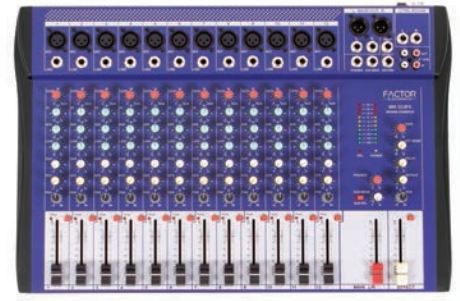

PROFESSIONAL SMALL & MEDIUM FORMAT MIXERS

SPA-12

Professional 1U rack mount mixer, 6 mic/line inputs with switchable phantom power and adjustable priority plus 3 stereo inputs, XLR stereo outputs and separate mono output, LED's on all input channels. Easy to install and operate the SPA-12 provides all the features you need in a compact package.

MIX-SERIES

MIX Series mixers provide a complete host of professional features with intuitive operation in a compact package with 3 band EQ, channel mutes, adjustable digital effects and balanced XLR outputs.

MIX4-2FX

MIX6-2FX

MIX8-2FX

MIX12-2FX

V-MIX-USB SERIES

V-MIX Series mixers provide a complete host of professional features with ultra low noise microphone pre-amps, on-board compressors, comprehensive EQ with mid sweep, pristine 24bit 96kHz editable effects processors with reverb, chorus, tap tempo delays, flange, phaser and detune, extensive monitoring and metering options, multiple outputs for mains and control room monitoring plus digital USB in/out for recording and playback directly from a computer.

V-MIX8-2USB

V-MIX10-2USB

V-MIX14-2USB

V-MIX18-2USB